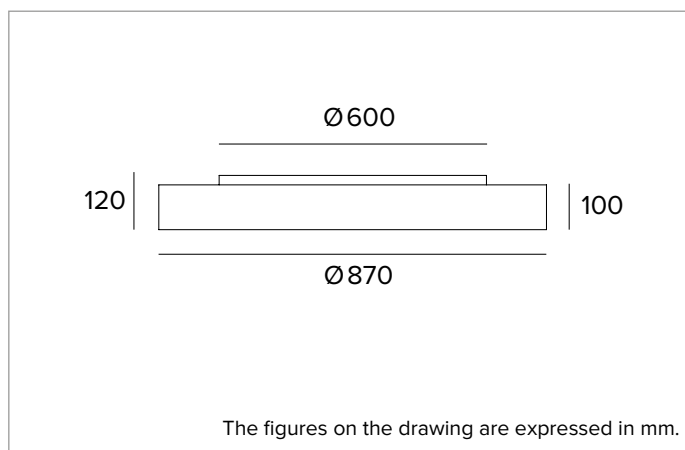

SOURCE

The LED Engine is made up of self-cooling circular boards. Tunable White version available on request.

Energy efficiency class: D

Nominal power: 177W

Nominal flux: 26084lm

Colour rendering index: 80

Rf: 82.9

Rg: 97

CCT nominal: 3000K

SDCM: 3

Lifetime (L80/B10): >50000h tq +25°C

ILLUMINOTECHNICAL CHARACTERISTICS

OPAL Direct/Indirect Version: High luminance transmission and light diffusion opaline polycarbonate lower diffusive screen. Diffused indirect emission LED Chip On Board.

Emission: UP-DOWN OPAL

Optical efficiency: 66%

Fixture flux: 17111lm

Luminous efficacy: 86lm/W

Photobiological safety: Compliant with RG1 low risk group

MECHANICAL CHARACTERISTICS

Calendered extruded aluminium body.

Colour and finish: Deep black

Dimensions: D=870mm

Weight: 14Kg

Degree of protection: IP20 for recessed part

Degree of protection: IP40 for exposed part

ELECTRICAL CHARACTERISTICS

Integrated electronic ON-OFF power supply. Emergency Pack available on request. Equipped with a rapid connector for mains connection.

Fixture Power: 199W

Power supply: 220-240Vac 50/60Hz

Insulation Class: CLASS 1

Type of driver / Control: ON-OFF

Driver included: YES

Class F: YES

Ambient temperature: 0°C / +25°C

INSTALLATION

Suspension installation is possible using a special accessory to be ordered separately.

NOTES

DIRECT/INDIRECT VERSION: Fitted with separate switches. Three different light effects available: direct light, indirect light and mixed direct/indirect light. 110-277Vac version available on request.

WARRANTY

5 years.

WARNING

Luminaire designed for disposal/recycling at end-of-life. Replaceable (LED only) light source by a professional. Replaceable control gear by a professional.

Due to the technological evolution of the electronic components, the data provided may be updated, and as such, confirmation must be requested during the order process.

Luminous flux and power supply have +/-10% tolerances with respect to the indicated value. tq +25°C (CIE 121).

We reserve the right to make technical changes.

Targetti Sankey S.r.l.
Via Pratese, 164
50145 Firenze - Italy
Tel: +39 055 37911
targetti.com
targetti@targetti.com

CCIAA Firenze
Share Capital:
€ 500.000,00
VAT N. (IT):
01537660480
R.E.A.: FI-275656

TARGETTI